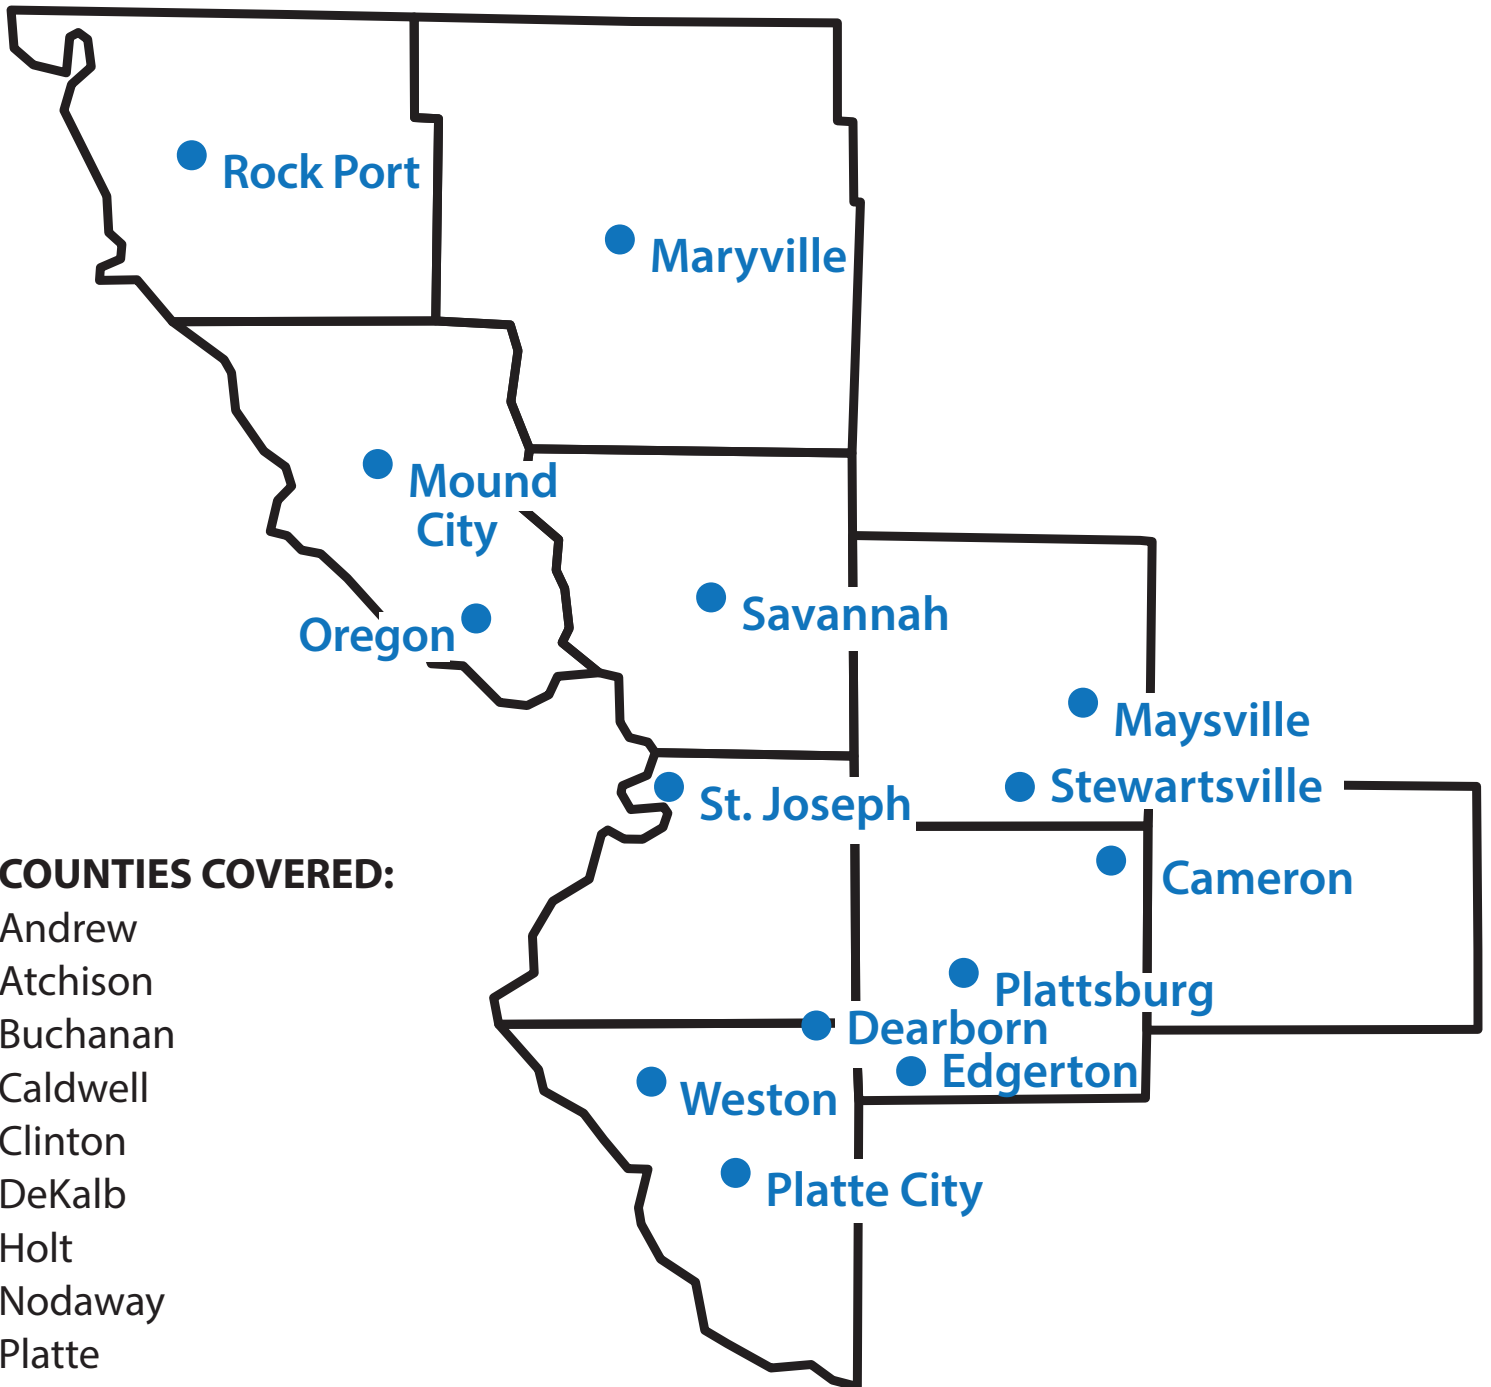

Serving Patients in Nine Northwest Missouri Counties

COUNTIES COVERED:

Andrew
Atchison
Buchanan
Caldwell
Clinton
DeKalb
Holt
Nodaway
Platte

Cities listed are not the only cities covered.